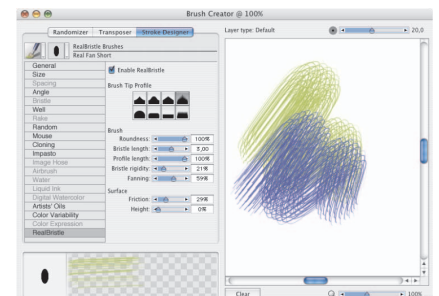

Brush Creator

The Brush Creator lets you create your own brushes in the type, size or pattern of your choice, so you can create custom brush strokes and produce artwork that is truly unique.

The Brush Creator in Painter